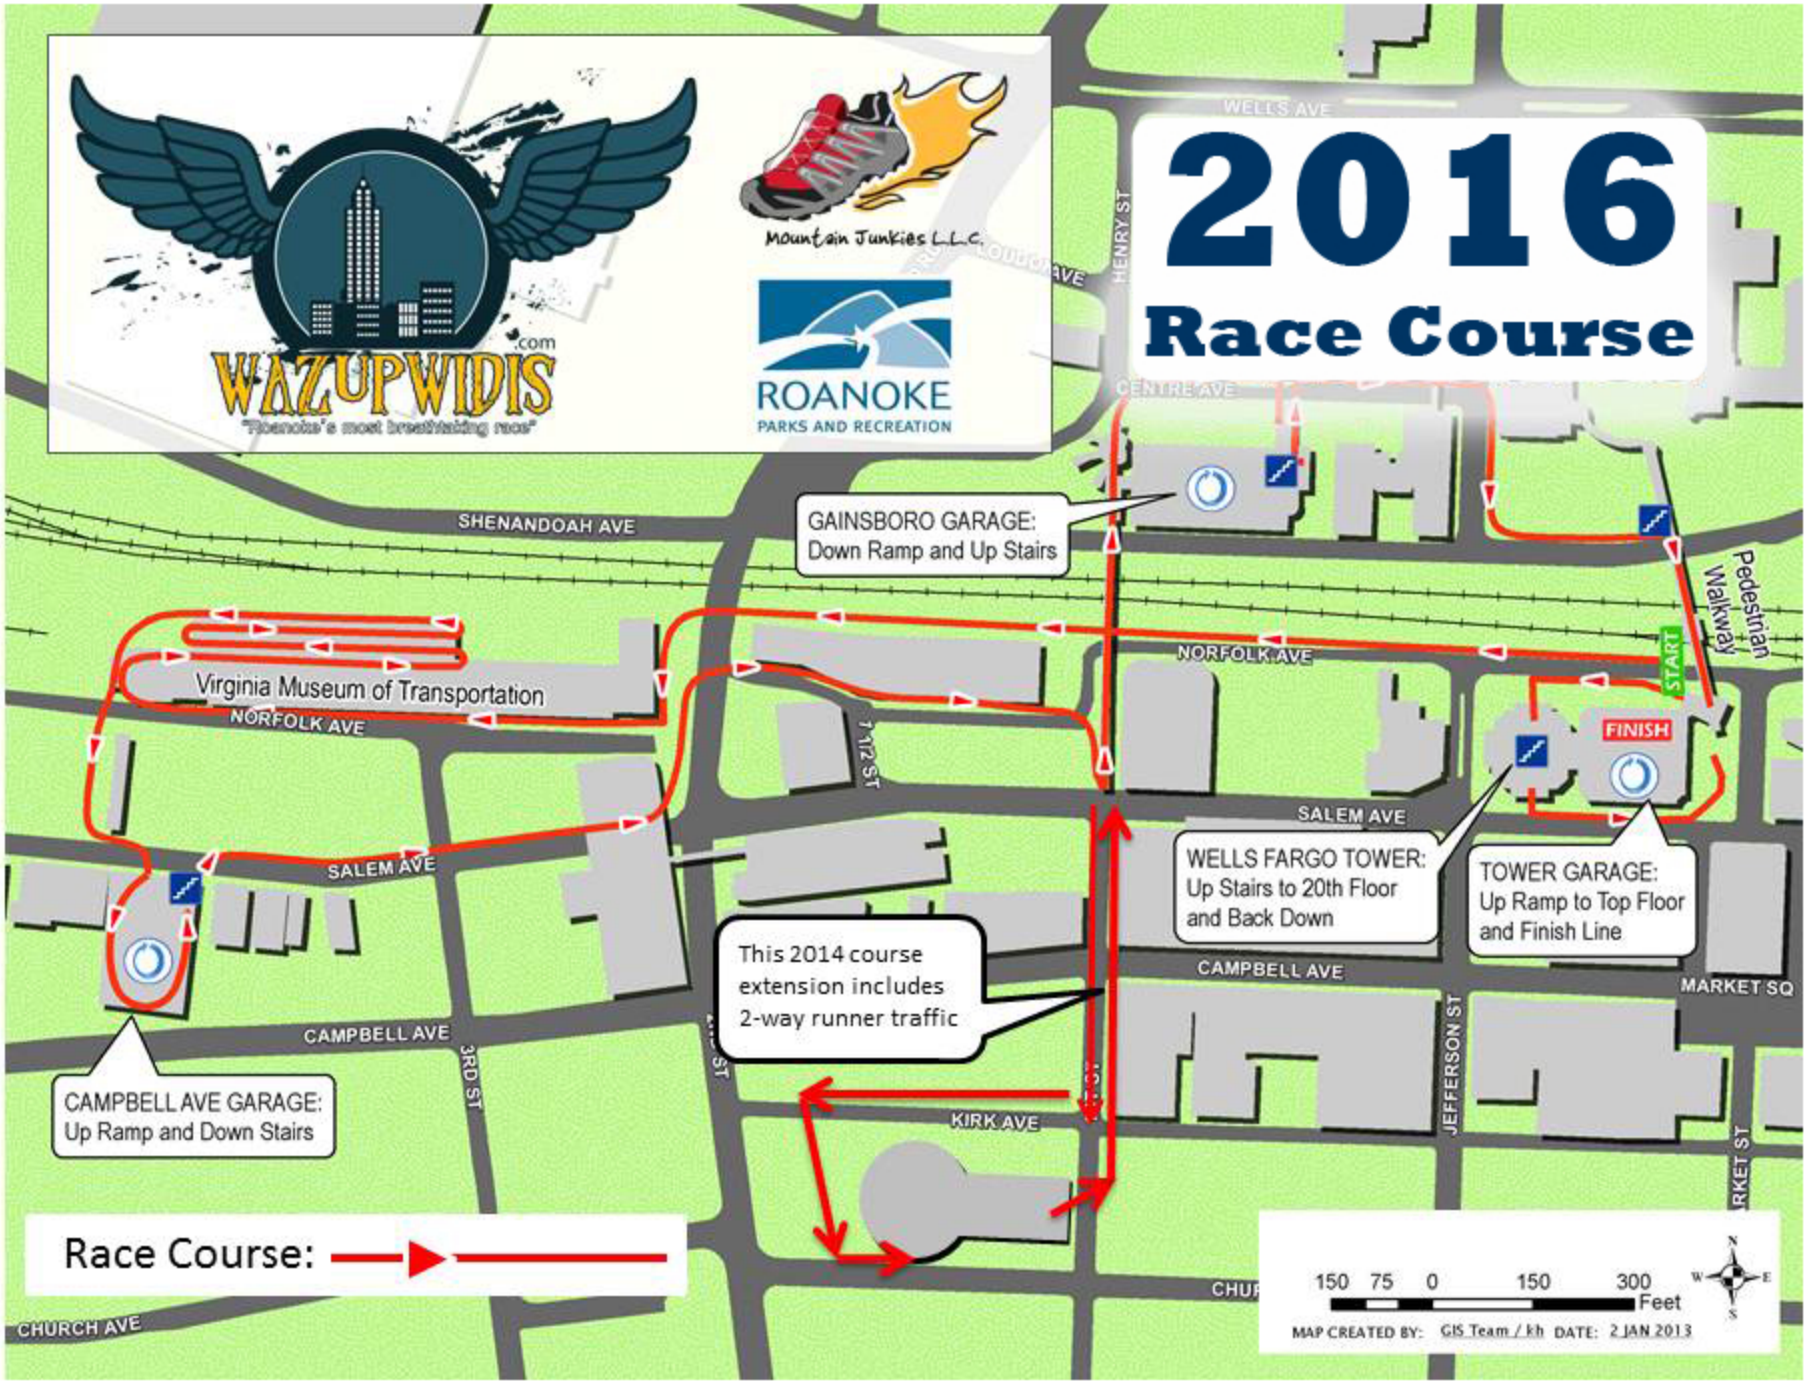

WAZUPWIDIS
Roanoke's most breathtaking race

Mountain Junkies LLC

ROANOKE
PARKS AND RECREATION

2016 Race Course

Race Course: 

MAP CREATED BY: GIS Team / kh DATE: 2 JAN 2013