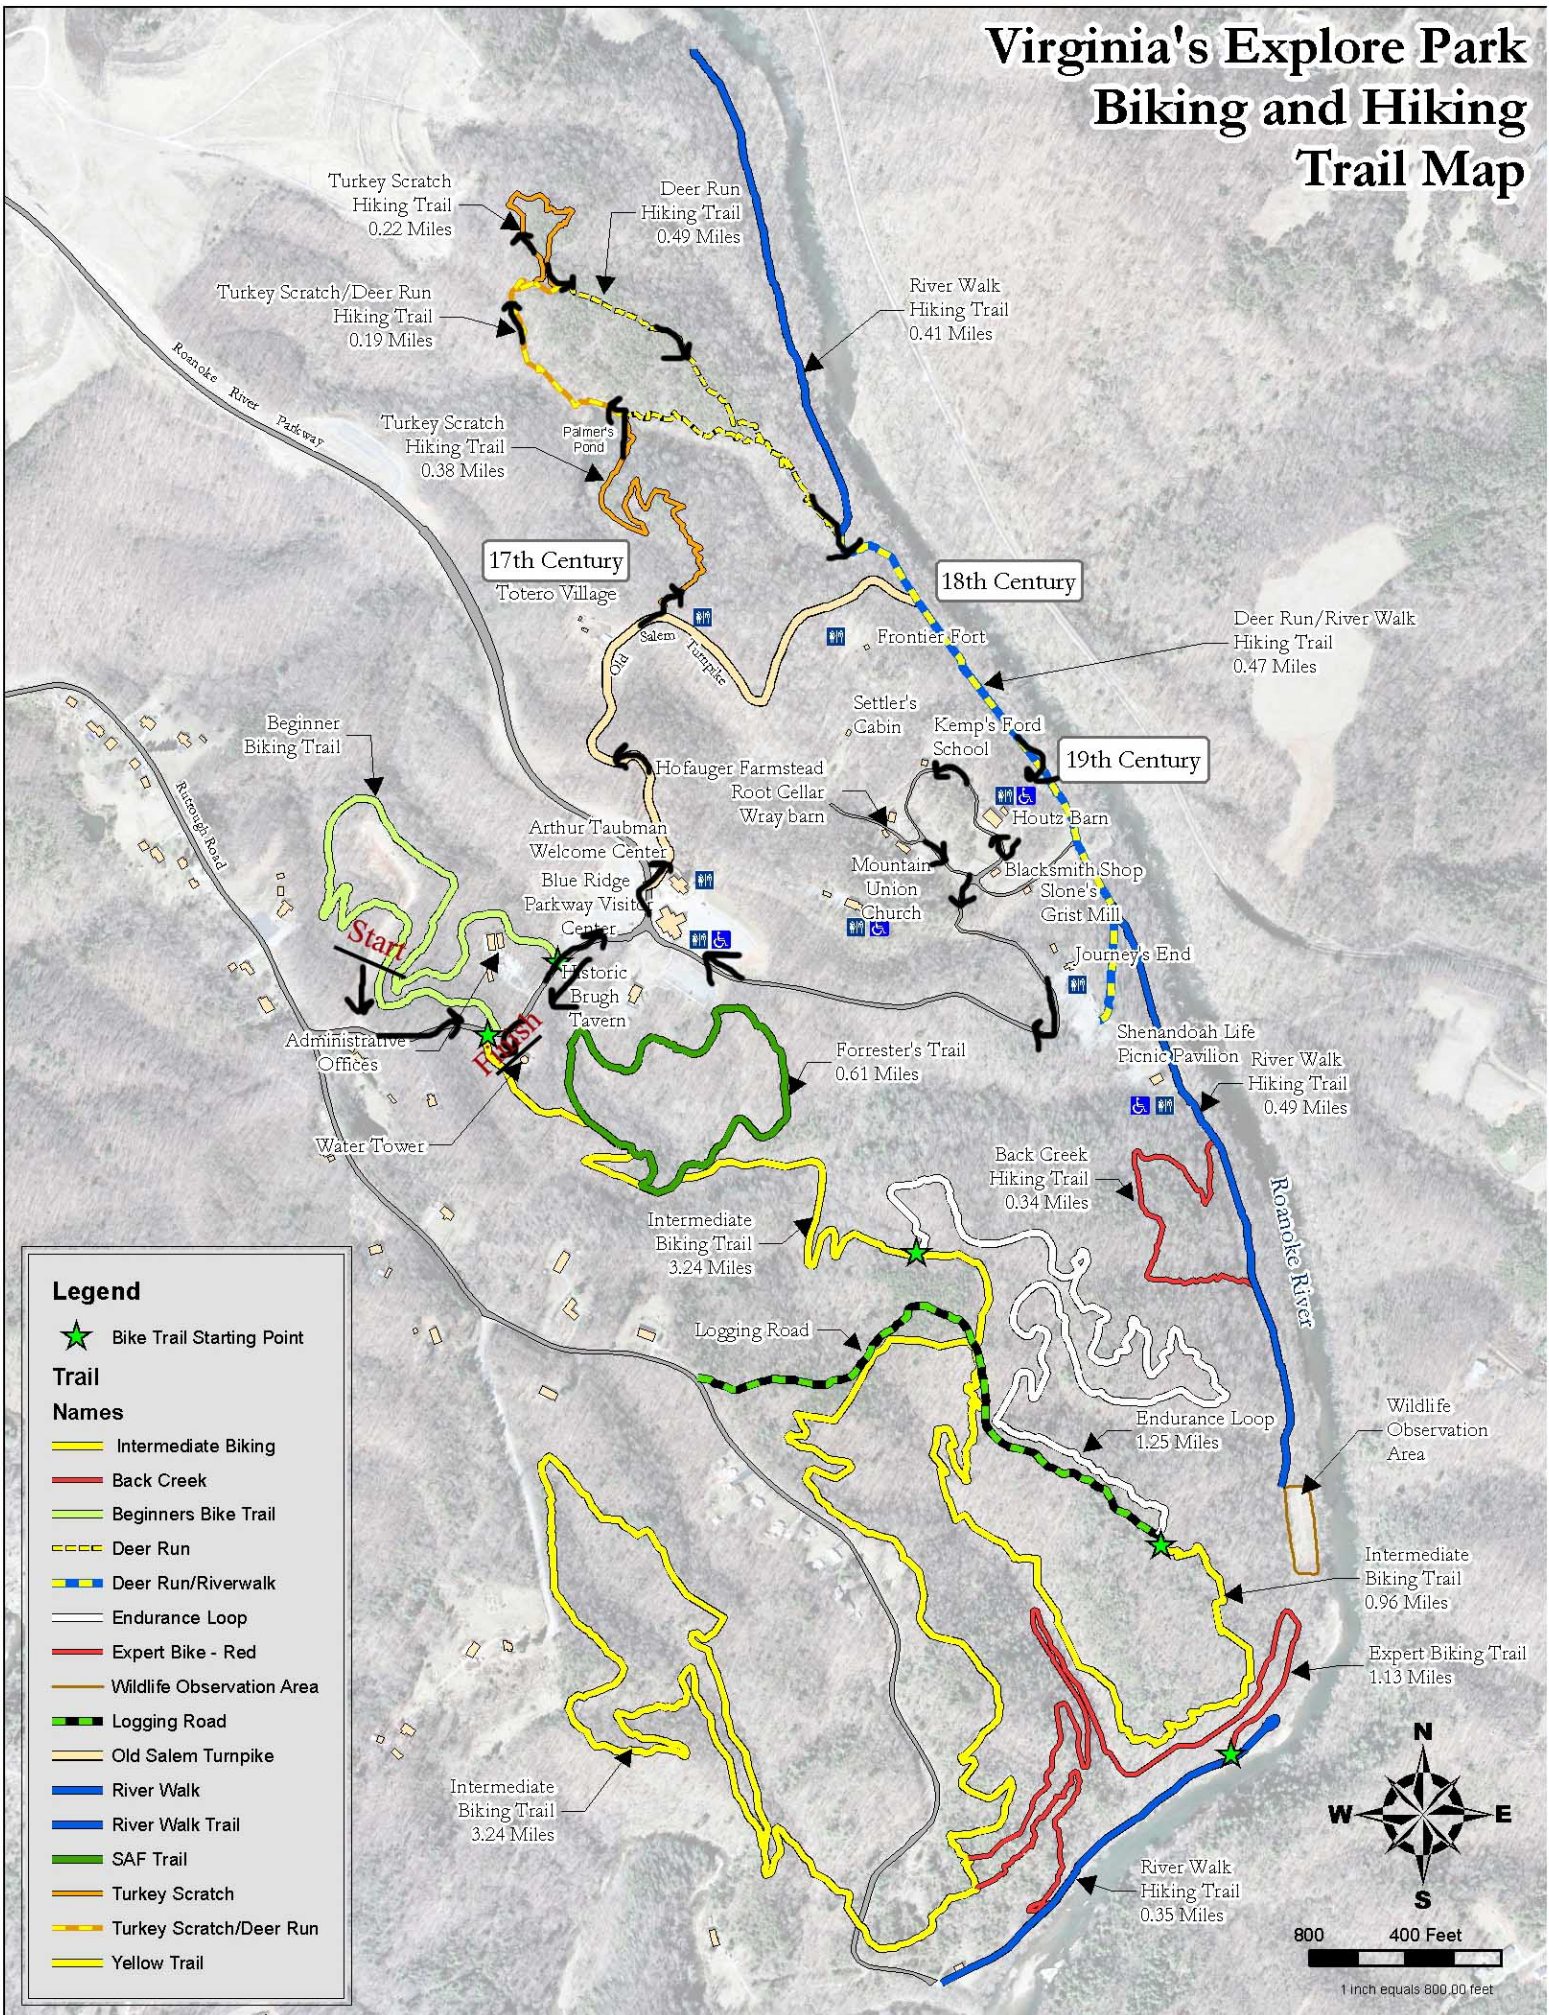

Virginia's Explore Park Biking and Hiking Trail Map

Turkey Scratch Hiking Trail
0.22 Miles

Deer Run Hiking Trail
0.49 Miles

Turkey Scratch/Deer Run Hiking Trail
0.19 Miles

River Walk Hiking Trail
0.41 Miles

Turkey Scratch Hiking Trail
0.38 Miles

17th Century
Totero Village

18th Century

19th Century

Deer Run/River Walk Hiking Trail
0.47 Miles

Beginner Biking Trail

Start

Administrative Offices

Water Tower

Arthur Taubman Welcome Center

Blue Ridge Parkway Visitor Center

Historic Brugh Tavern

Ho fauger Farmstead

Root Cellar

Wray barn

Mountain Union Church

River Walk Hiking Trail
0.35 Miles

Legend

★ Bike Trail Starting Point

Trail Names

- Intermediate Biking
- Back Creek
- Beginners Bike Trail
- Deer Run
- Deer Run/Riverwalk
- Endurance Loop
- Expert Bike - Red
- Wildlife Observation Area
- Logging Road
- Old Salem Turnpike
- River Walk
- River Walk Trail
- SAF Trail
- Turkey Scratch
- Turkey Scratch/Deer Run
- Yellow Trail