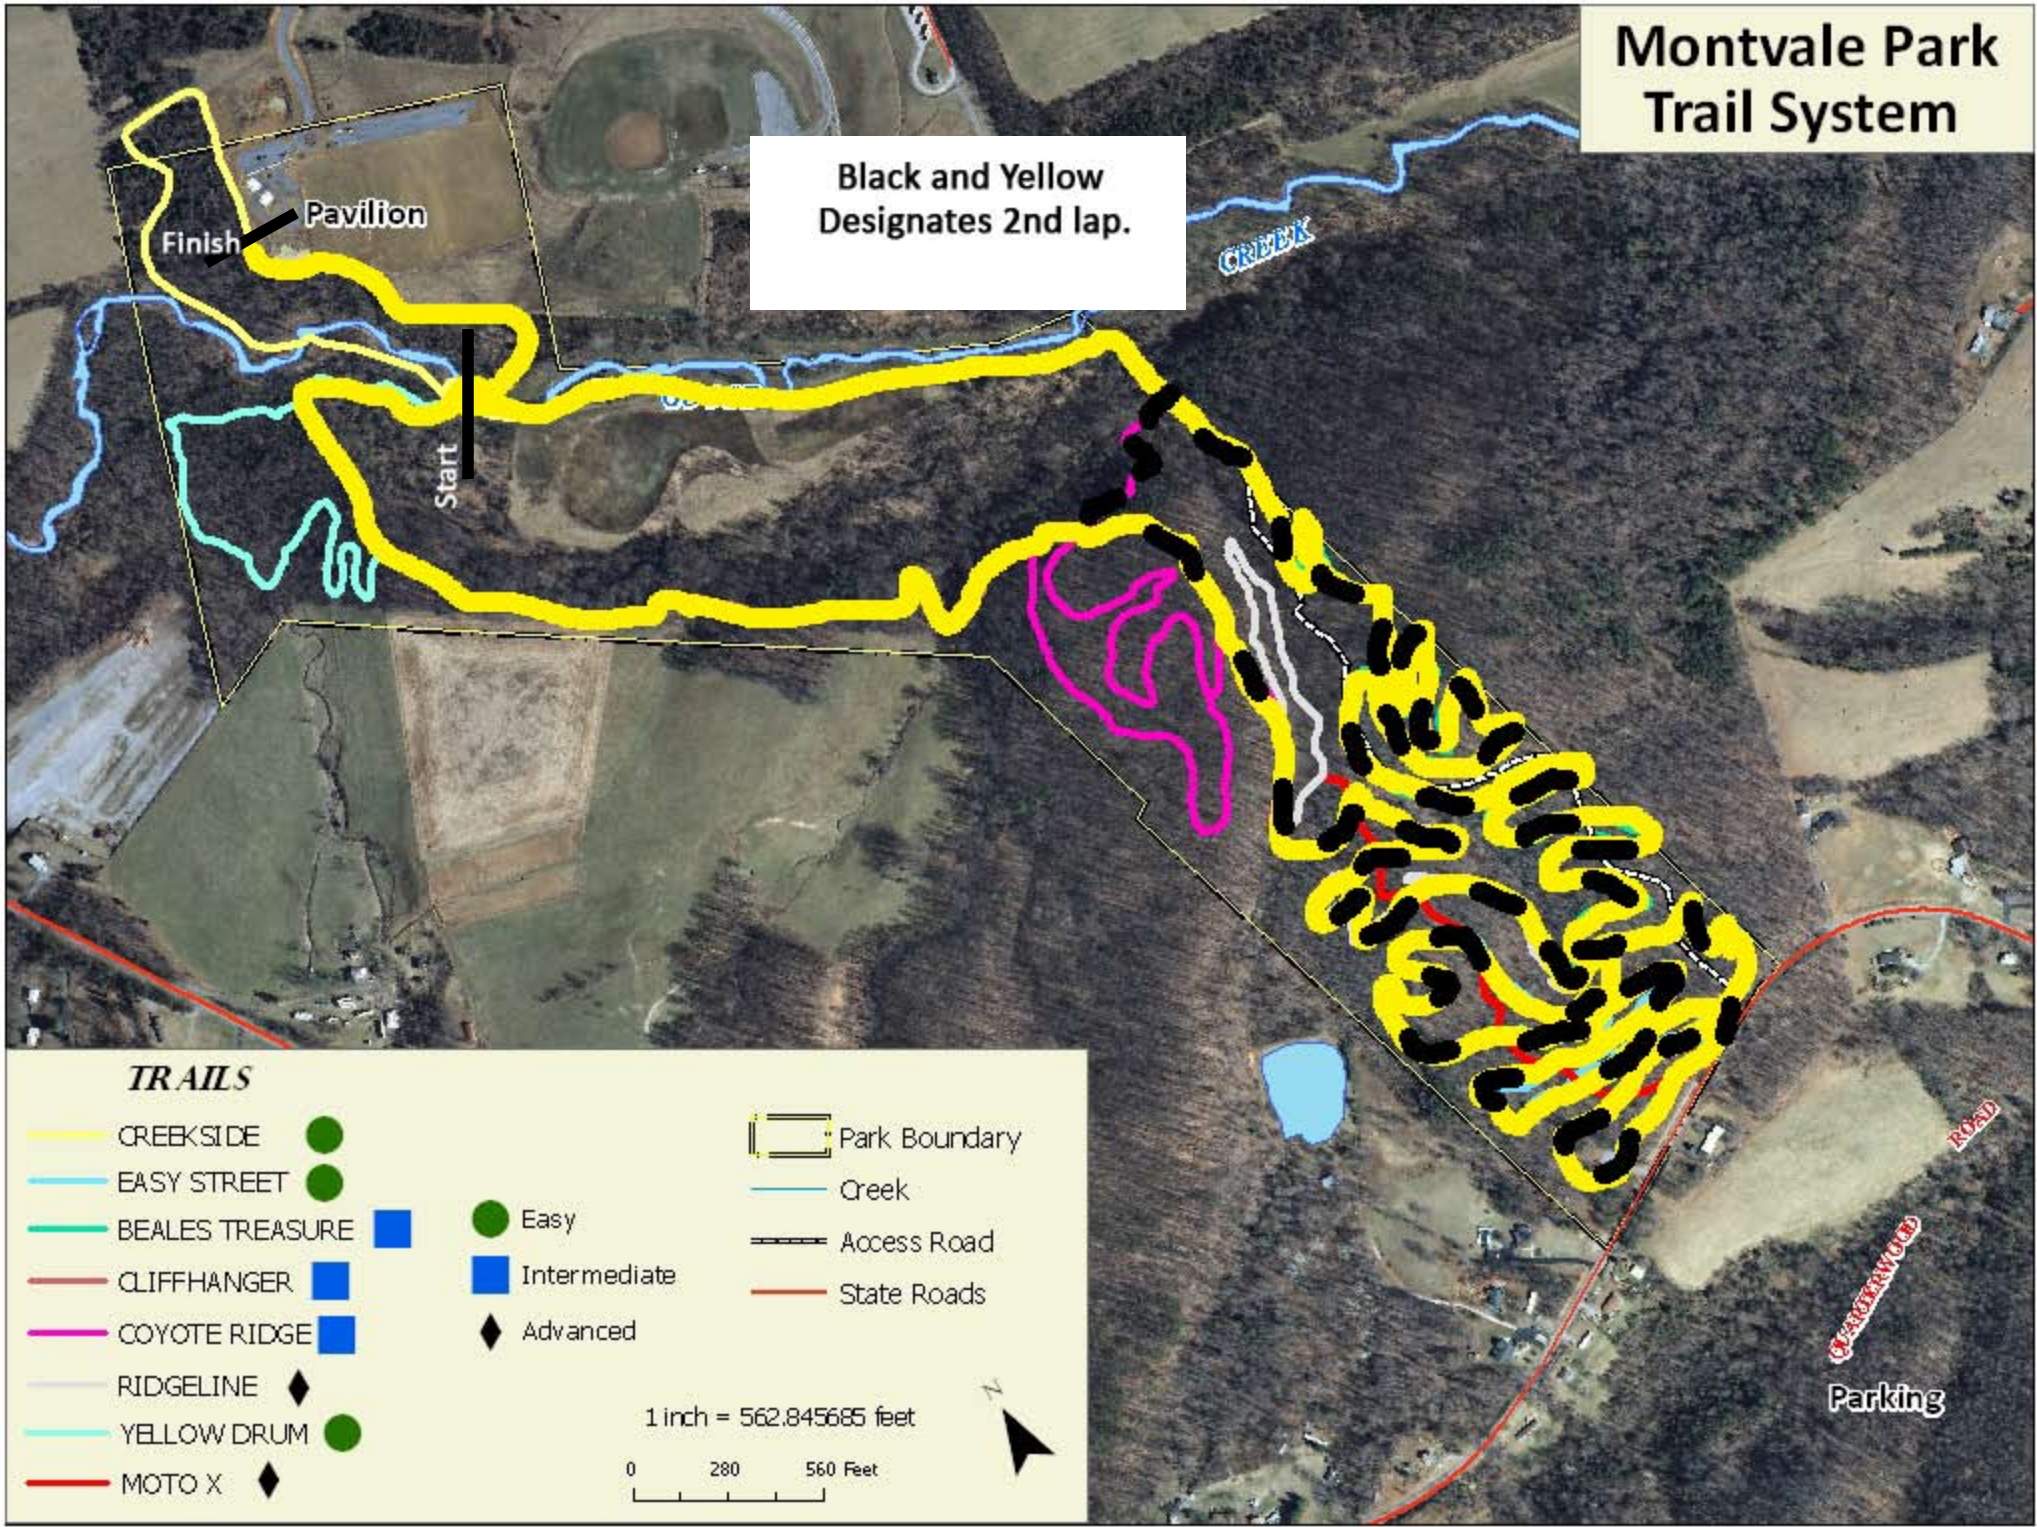

Montvale Park Trail System

Black and Yellow Designates 2nd lap.

TRAILS

- | | | | | |
|--|-----------------|--|--|---------------|
| | CREEKSIDE | | | Park Boundary |
| | EASY STREET | | | Creek |
| | BEALES TREASURE | | | Access Road |
| | CLIFFHANGER | | | State Roads |
| | COYOTE RIDGE | | | Easy |
| | RIDGELINE | | | Intermediate |
| | YELLOW DRUM | | | Advanced |
| | MOTO X | | | |