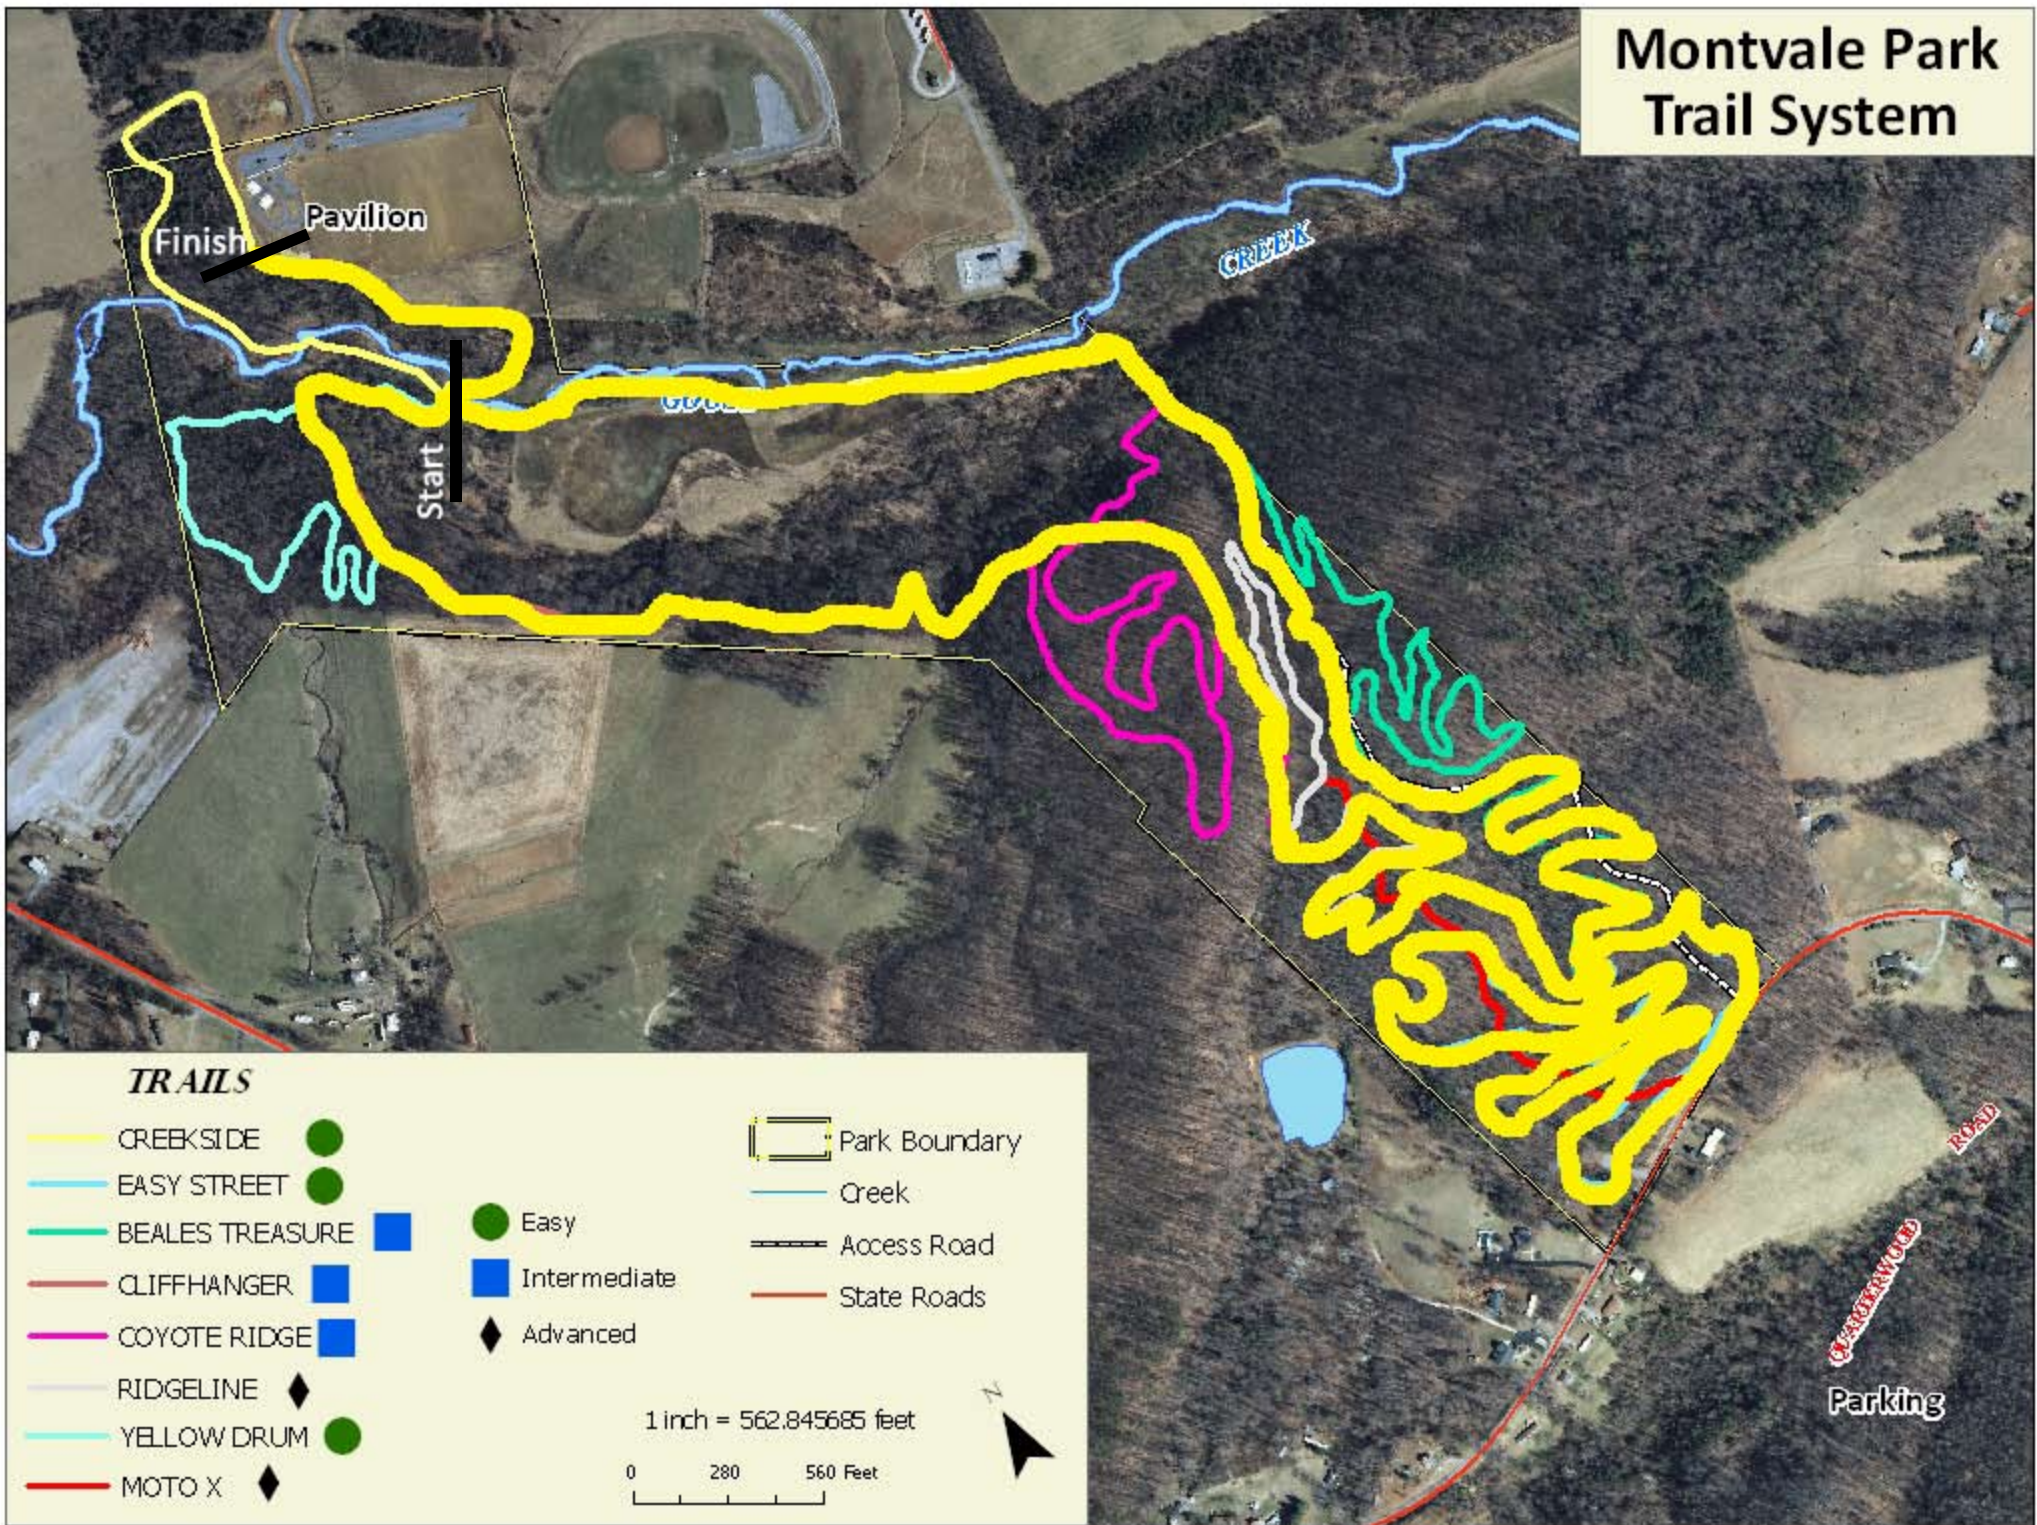

Montvale Park Trail System

TRAILS

- | | | | | | |
|--|-----------------|--|--|--|---------------|
| | CREEKSIDE | | | | Park Boundary |
| | EASY STREET | | | | Creek |
| | BEALES TREASURE | | | | Access Road |
| | CLIFFHANGER | | | | State Roads |
| | COYOTE RIDGE | | | | Advanced |
| | RIDGELINE | | | | |
| | YELLOW DRUM | | | | |
| | MOTO X | | | | |
- 1 inch = 562.845685 feet
- 0 280 560 Feet